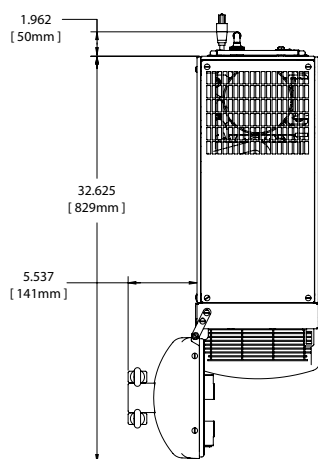

Countertop Cold Draft Dispenser

10" W x 28.4" D x 34" H
(254mm W x 721mm D x 863mm H)

Capacity: 7.5 gallons per hour before exceeding 41°F
(75°F incoming water)

Technical Data

MATERIAL	Metal Housing and Stainless Steel
FLOW RATE	1.0oz - 1.5oz per second
GAS	Food-Grade Nitrogen Required
VENTILATION	6" Back and top
MINIMUM WATER INLET PRESSURE	30 PSI
MAXIMUM WATER INLET PRESSURE	90 PSI
WATER SUPPLY CONNECTION	3/8" MFL
N ₂ GAS INPUT CONNECTION	1/4" Male Flare Bulkhead
MINIMUM N ₂ INLET PRESSURE	120 PSI
MAXIMUM N ₂ INLET PRESSURE	130 PSI
HIGH PRESSURE N ₂ REGULATOR (54060.0000 required for tanks, sold separately)	125 PSI Pressure Output
ICE BANK	8 lbs

DESCRIPTION			CAPACITY		ELECTRICAL					SHIPPING	
Product #	Model Product Ratio	Finish	Gal/hr	Volts	Amps	Watts	Hertz	Phase	Plug	Cord Attached	Weight
51600.0000	Nitron 4:1 - 11:1	Black/SS	7.5	120	4.5	540	60	1	NEMA 5-15p	Yes	130lbs (58.96kg)
51600.0003	Nitron 10:1 - 32:1	Black/SS	7.5	120	4.5	540	60	1	NEMA 5-15p	Yes	130lbs (58.96kg)