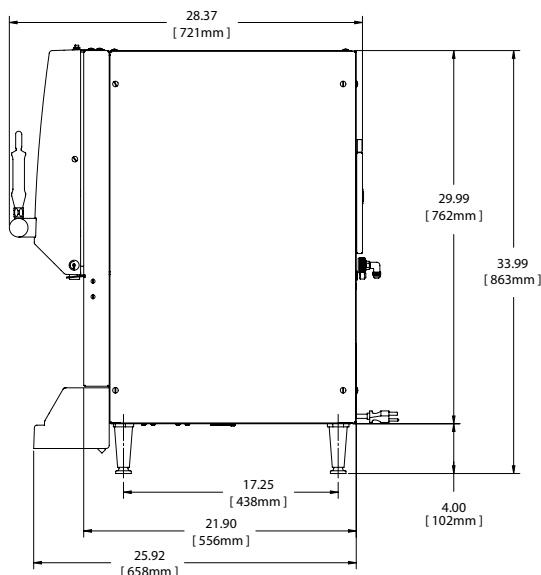

Countertop Cold Draft Dispenser

10" W x 28.4" D x 34" H
(254mm W x 721mm D x 863mm H)

Capacity: 7.5 gallons per hour before exceeding 41°F
(75°F incoming water)

Technical Data

MATERIAL	Metal Housing and Stainless Steel
FLOW RATE	1.0oz - 1.5oz per second
GAS	Food-Grade Nitrogen Required
VENTILATION	6" Back and top
MINIMUM WATER INLET PRESSURE	30 PSI
MAXIMUM WATER INLET PRESSURE	90 PSI
WATER SUPPLY CONNECTION	3/8" MFL
N ₂ GAS INPUT CONNECTION	1/4" Male Flare Bulkhead
MINIMUM N ₂ INLET PRESSURE	120 PSI
MAXIMUM N ₂ INLET PRESSURE	130 PSI
HIGH PRESSURE N ₂ REGULATOR (54060.0000 required for tanks, sold separately)	125 PSI Pressure Output
ICE BANK	8 lbs

DESCRIPTION			CAPACITY		ELECTRICAL					SHIPPING	
Product #	Model Product Ratio	Finish	Gal/hr	Volts	Amps	Watts	Hertz	Phase	Plug	Cord Attached	Weight
51600.0000	Nitron 4:1 - 11:1	Black/SS	7.5	120	4.5	540	60	1	NEMA 5-15p	Yes	130lbs (58.96kg)
51600.0003	Nitron 10:1 - 32:1	Black/SS	7.5	120	4.5	540	60	1	NEMA 5-15p	Yes	130lbs (58.96kg)