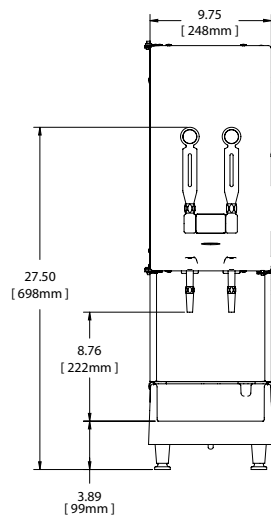

Countertop Cold Draft Dispenser

10" W x 28.4" D x 34" H
(254mm W x 721mm D x 863mm H)

Capacity: 7.5 gallons per hour before exceeding 41°F
(75°F incoming water)

Technical Data

MATERIAL	Metal Housing and Stainless Steel
FLOW RATE	1.0oz - 1.5oz per second
GAS	Food-Grade Nitrogen Required
VENTILATION	6" Back and top
MINIMUM WATER INLET PRESSURE	30 PSI
MAXIMUM WATER INLET PRESSURE	90 PSI
WATER SUPPLY CONNECTION	3/8" MFL
N ₂ GAS INPUT CONNECTION	1/4" Male Flare Bulkhead
MINIMUM N ₂ INLET PRESSURE	120 PSI
MAXIMUM N ₂ INLET PRESSURE	130 PSI
HIGH PRESSURE N ₂ REGULATOR (54060.0000 required for tanks, sold separately)	125 PSI Pressure Output
ICE BANK	8 lbs

DESCRIPTION			CAPACITY		ELECTRICAL					SHIPPING	
Product #	Model Product Ratio	Finish	Gal/hr	Volts	Amps	Watts	Hertz	Phase	Plug	Cord Attached	Weight
51600.0000	Nitron 4:1 - 11:1	Black/SS	7.5	120	4.5	540	60	1	NEMA 5-15p	Yes	130lbs (58.96kg)
51600.0003	Nitron 10:1 - 32:1	Black/SS	7.5	120	4.5	540	60	1	NEMA 5-15p	Yes	130lbs (58.96kg)